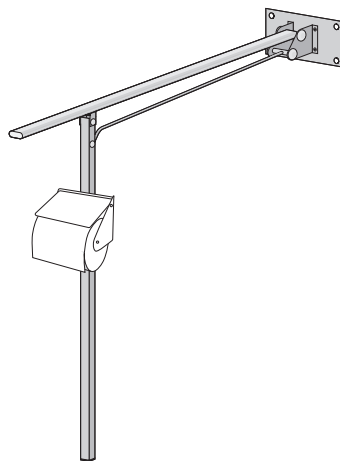

Dim 10 - 16

Chromium-plated

Stylish design

Functional

<b>Name</b>	Cover washer
<b>Weight</b>	38 g
<b>Per box</b>	100 pc
<b>Art.no.</b>	50.000, 50.002

PEX & CU

Stainless steel

Internal thread

Free-running nut

<b>Name</b>	Wall washer
<b>Weight</b>	130 g
<b>Per box</b>	50 pc
<b>Art.no.</b>	50.003/4/5/6 50.203/4/5/6

Discreet

Stylish

G15X15

Knob

<b>Name</b>	Angle ball valve
<b>Weight</b>	93 g
<b>Per box</b>	100 pc
<b>Art.no.</b>	50.211

European standard

Easy to assemble

Strong lightweight construction

Adjustable

<b>Name</b>	Assembly unit
<b>Weight</b>	5.4 kg
<b>Per EUR pallet</b>	100 pc
<b>Art.no.</b>	13.000

Spacer shelf

European standard

Easy to assemble

Strong lightweight construction

Interchangeable

<b>Name</b>	Spacer shelf
<b>Weight</b>	5 - 6 kg
<b>Per EUR pallet</b>	45 pc
<b>Art.no.</b>	12.200

Folding

Lightweight

Sleek design

Can be docked to the fixture with a plate