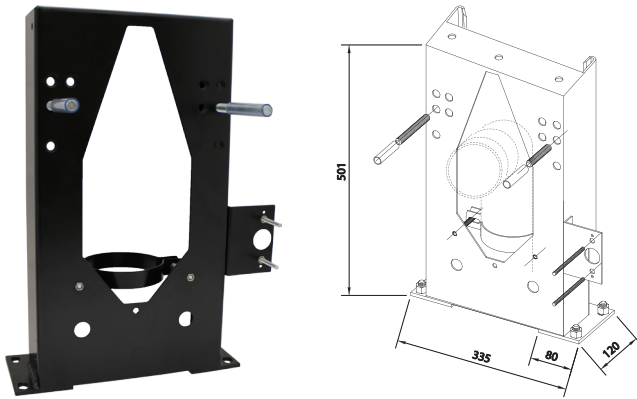

WC Fixture

European standard

Easy to assemble

Strong lightweight construction

Three different bolt heights

Name	Standard WC fixture
Weight	5 kg
Per EUR pallet	48 pc
Art.no.	20.000