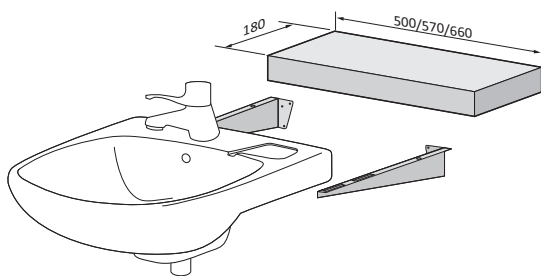

Dim 10 - 16

Chromium-plated

Stylish design

Functional

<b>Name</b>	Cover washer
<b>Weight</b>	38 g
<b>Per box</b>	100 pc
<b>Art.no.</b>	50.000, 50.002

PEX & CU

Stainless steel

Internal thread

Free-running nut

<b>Name</b>	Wall washer
<b>Weight</b>	130 g
<b>Per box</b>	50 pc
<b>Art.no.</b>	50.003/4/5/6 50.203/4/5/6

Discreet

Stylish

G15X15

Knob

<b>Name</b>	Angle ball valve
<b>Weight</b>	93 g
<b>Per box</b>	100 pc
<b>Art.no.</b>	50.211

European standard

Easy to assemble

Strong lightweight construction

Adjustable

<b>Name</b>	Assembly unit
<b>Weight</b>	5.4 kg
<b>Per EUR pallet</b>	100 pc
<b>Art.no.</b>	13.000

Spacer shelf

European standard