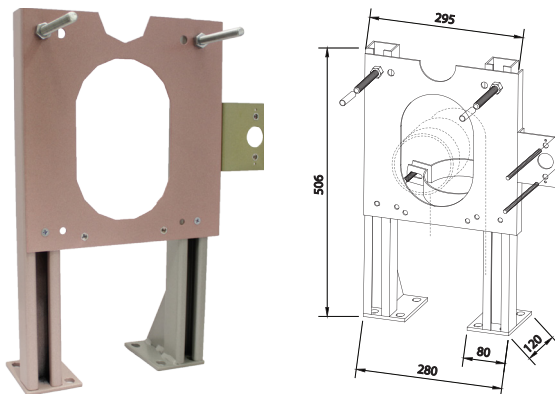

WC Fixture

European standard

Easy to assemble

Strong lightweight construction

Three different bolt heights

<b>Name</b>	Standard WC fixture
<b>Weight</b>	5 kg
<b>Per EUR pallet</b>	48 pc
<b>Art.no.</b>	20.000

WC Fixture

European standard

Easy to assemble

Strong lightweight construction

Functional

<b>Name</b>	Adjustable WC fixture
<b>Weight</b>	6.2 kg
<b>Per EUR pallet</b>	36 pc
<b>Art.no.</b>	20.003

Wash basin fixture

Dim 10 - 16

Chromium-plated

Stylish design

Functional

<b>Name</b>	Cover washer
<b>Weight</b>	38 g
<b>Per box</b>	100 pc
<b>Art.no.</b>	50.000, 50.002

PEX & CU

Stainless steel

Internal thread