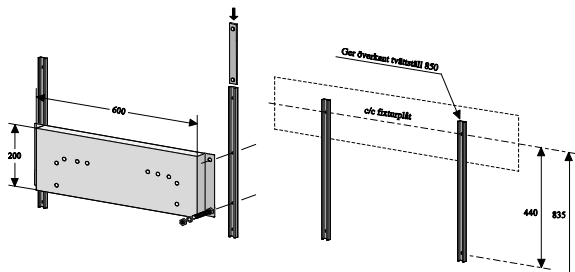

Free-running nut

<b>Name</b>	Wall washer
<b>Weight</b>	130 g
<b>Per box</b>	50 pc
<b>Art.no.</b>	50.003/4/5/6 50.203/4/5/6

Discreet

Stylish

G15X15

Knob

<b>Name</b>	Angle ball valve
<b>Weight</b>	93 g
<b>Per box</b>	100 pc
<b>Art.no.</b>	50.211

European standard

Easy to assemble

Strong lightweight construction

Adjustable

<b>Name</b>	Assembly unit
<b>Weight</b>	5.4 kg
<b>Per EUR pallet</b>	100 pc
<b>Art.no.</b>	13.000

Spacer shelf

European standard