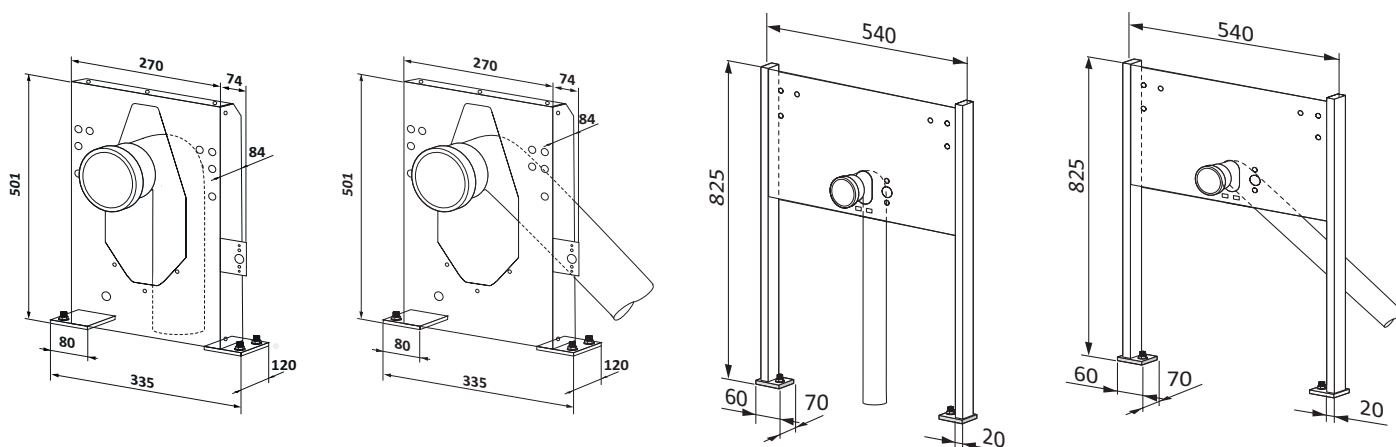

# Rebase wall reinforcements

Our wall reinforcements/universal fixtures are used in lightweight walls such as drywalls. For installing wall-hung water closets for both surface mounted and in-built cisterns, bracket and bolt mounted wash basins, surgery wash basins in hospitals, sinks, and other heavier sanitation equipment.

Art.no	Vertical installation	Lateral installation
20.000	120 mm	200 mm
20.003	120 mm	160 mm
31.450	70 mm	95 mm

Minimum clear interior wall dimensions for vertical and lateral installation.