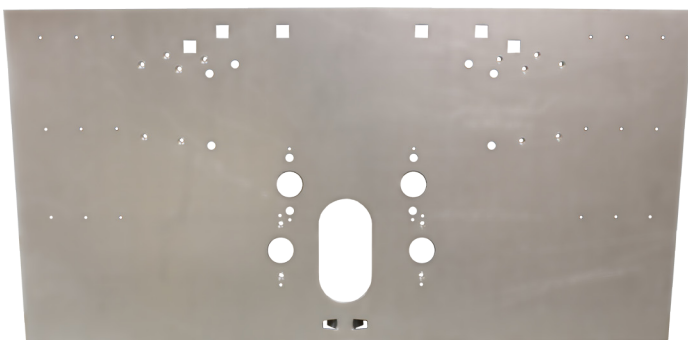

Name	Fixture plate for WB
Weight	3.8 kg
Per EUR pallet	40 pc
Art.no.	30.450