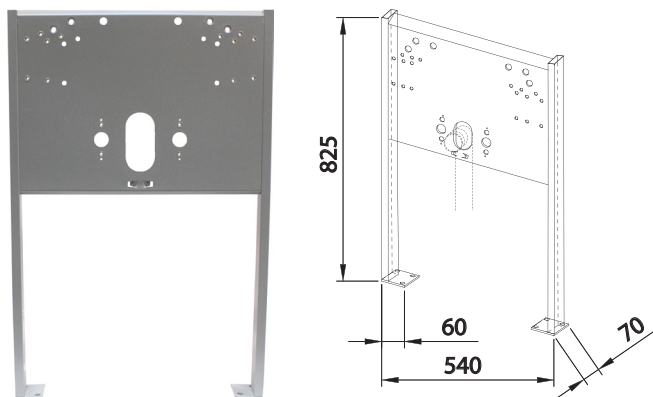

WC Fixture

European standard

Easy to assemble

Strong lightweight construction

Three different bolt heights

<b>Name</b>	Standard WC fixture
<b>Weight</b>	5 kg
<b>Per EUR pallet</b>	48 pc
<b>Art.no.</b>	20.000

WC Fixture

European standard

Easy to assemble

Strong lightweight construction

Functional

<b>Name</b>	Adjustable WC fixture
<b>Weight</b>	6.2 kg
<b>Per EUR pallet</b>	36 pc
<b>Art.no.</b>	20.003

Wash basin fixture

European standard

Easy to assemble

Strong lightweight construction

Universal

<b>Name</b>	Standard WB fixture
<b>Weight</b>	5 kg
<b>Per EUR pallet</b>	40 pc
<b>Art.no.</b>	31.450

European standard

Attaches easily to wall studs

Dim 10 - 16

Chromium-plated

Stylish design

Functional

<b>Name</b>	Cover washer
<b>Weight</b>	38 g
<b>Per box</b>	100 pc
<b>Art.no.</b>	50.000, 50.002

PEX & CU

Stainless steel

Internal thread