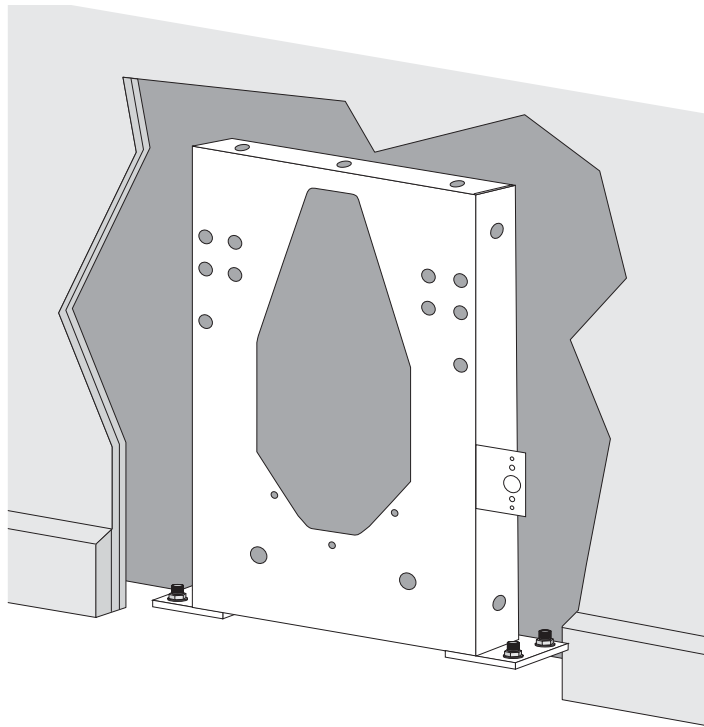

## Floor mounted wall fixing jig for close-coupled wc and bidet

**Details:**

2 bolt set M6x115

2 bolt set M12x110

1 set of cover plate 50.000

Mountingjig is made of Rilsan coated bent steel plate, a bottom plate of flat steel and a plate to hold a cover plate. In order to eliminate damage due to storage and handling at the builder's yard, the jig is seal wrapped at the factory. The jig is delivered complete with necessary bolts for wall brackets. Cover plate can be delivered. Scandinavian washbasin